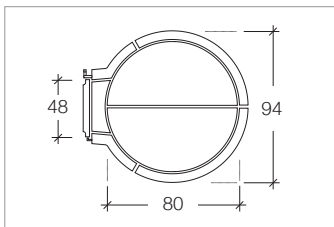

Weight Kg 100

Weight Kg 40

Professional Ovens

Master Vision 82

Internal diameter	ø cm 80
Width	cm 94
Depth	cm 102
Weight	Kg 230
Pizza Capacity	3
Bread Capacity	Kg 6

Master Vision 92

Internal diameter	ø cm 90
Width	cm 104
Depth	cm 115
Weight	Kg 280
Pizza Capacity	4
Bread Capacity	Kg 8

Master Vision 100

Internal diameter	ø cm 100
Width	cm 114
Depth	cm 124
Weight	Kg 300
Pizza Capacity	5
Bread Capacity	Kg 10

Master Vision 112

Internal diameter	ø cm 110
Width	cm 124
Depth	cm 136
Weight	Kg 350
Pizza Capacity	6
Bread Capacity	Kg 12

Professional Ovens

Master Vision 125

Internal diameter	ø cm 120
Width	cm 135
Depth	cm 149
Weight	Kg 420
Pizza Capacity	7
Bread Capacity	Kg 14

Master Vision 140

Internal diameter	ø cm 130
Width	cm 146
Depth	cm 156
Weight	Kg 490
Pizza Capacity	8
Bread Capacity	Kg 16

Master Vision Angolo

Internal diameter	cm 115x115
Width	cm 140
Depth	cm 150
Weight	Kg 530
Pizza Capacity	8
Bread Capacity	Kg 16

Master Vision Quadro

Internal diameter	cm 115x115
Width	cm 128
Depth	cm 150
Weight	Kg 490
Pizza Capacity	8
Bread Capacity	Kg 16