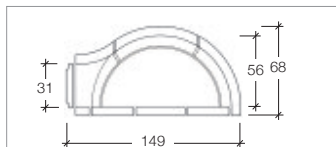

Weight Kg 100

Weight Kg 40

Professional Ovens

Master Vision 82

Internal diameter	ø cm 80
Width	cm 94
Depth	cm 102
Weight	Kg 230
Pizza Capacity	3
Bread Capacity	Kg 6

Master Vision 92

Internal diameter	ø cm 90
Width	cm 104
Depth	cm 115
Weight	Kg 280
Pizza Capacity	4
Bread Capacity	Kg 8

Master Vision 100

Internal diameter	ø cm 100
Width	cm 114
Depth	cm 124
Weight	Kg 300
Pizza Capacity	5
Bread Capacity	Kg 10

Master Vision 112

Internal diameter	ø cm 110
Width	cm 124
Depth	cm 136
Weight	Kg 350
Pizza Capacity	6
Bread Capacity	Kg 12

Professional Ovens

Master Vision 125

Internal diameter	ø cm 120
Width	cm 135
Depth	cm 149
Weight	Kg 420
Pizza Capacity	7
Bread Capacity	Kg 14

Master Vision 140

Internal diameter	ø cm 130
Width	cm 146
Depth	cm 156
Weight	Kg 490
Pizza Capacity	8
Bread Capacity	Kg 16

Master Vision Angolo

Internal diameter	cm 115x115
Width	cm 140
Depth	cm 150
Weight	Kg 530
Pizza Capacity	8
Bread Capacity	Kg 16

Master Vision Quadro

Internal diameter	cm 115x115
Width	cm 128
Depth	cm 150
Weight	Kg 490
Pizza Capacity	8
Bread Capacity	Kg 16