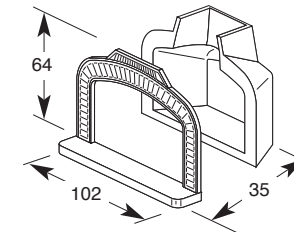

Includes

Optional

Master Arch w/ Sill
with chimney flue diam. cm 35x17

Weight Kg 155

Master Arch w/ Sill
double chimney flue diam. cm 35x17

Weight Kg 270

Master 2000 Arch
con chimney flue diam. cm 25

Sill for Master 2000 Arch
with chimney flue diam. cm 25

Master Vision 100

Internal diameter	ø cm 100
Width	cm 114
Depth	cm 124
Weight	Kg 300
Pizza Capacity	5
Bread Capacity	Kg 10

Master Vision 112

Internal diameter	ø cm 110
Width	cm 124
Depth	cm 136
Weight	Kg 350
Pizza Capacity	6
Bread Capacity	Kg 12

Professional Ovens

Master Vision 125

Internal diameter	ø cm 120
Width	cm 135
Depth	cm 149
Weight	Kg 420
Pizza Capacity	7
Bread Capacity	Kg 14

Master Vision 140

Internal diameter	ø cm 130
Width	cm 146
Depth	cm 156
Weight	Kg 490
Pizza Capacity	8
Bread Capacity	Kg 16

Master Vision Angolo

Internal diameter	cm 115x115
Width	cm 140
Depth	cm 150
Weight	Kg 530
Pizza Capacity	8
Bread Capacity	Kg 16

Master Vision Quadro

Internal diameter	cm 115x115
Width	cm 128
Depth	cm 150
Weight	Kg 490
Pizza Capacity	8
Bread Capacity	Kg 16