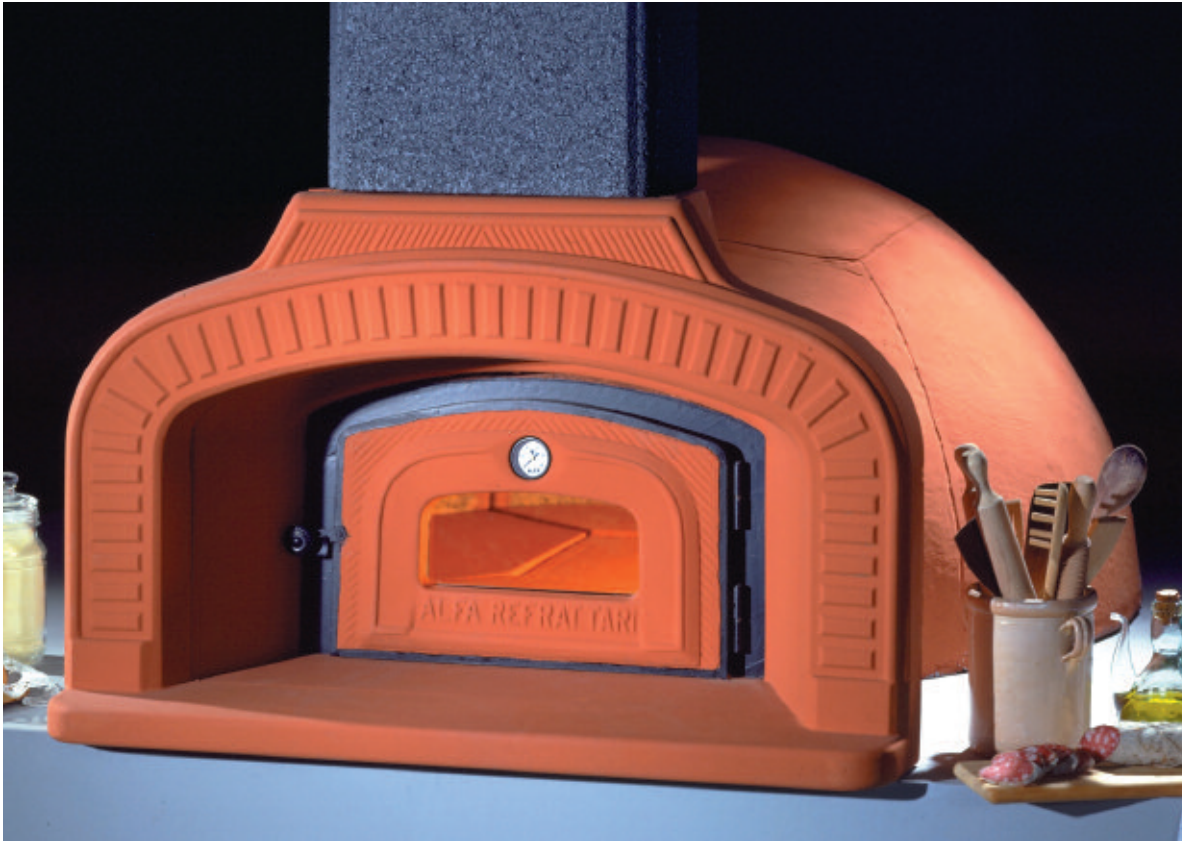

Professional Ovens

Master Vision Series

The ideal oven for great tastes

Top of the line, accessorized in 8 versions. Includes an internal light for better control of cooking and ceramic glass cooking window.

Includes

Optional

Master Arch w/ Sill
with chimney flue diam. cm 35x17

Weight Kg 155

Master Arch w/ Sill
double chimney flue diam. cm 35x17

Weight Kg 270

Master 2000 Arch
con chimney flue diam. cm 25

Sill for Master 2000 Arch
with chimney flue diam. cm 25