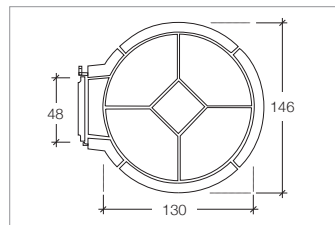

Weight Kg 100

Weight Kg 40

Professional Ovens

Master Vision 82

Internal diameter	ø cm 80
Width	cm 94
Depth	cm 102
Weight	Kg 230
Pizza Capacity	3
Bread Capacity	Kg 6

Master Vision 92

Internal diameter	ø cm 90
Width	cm 104
Depth	cm 115
Weight	Kg 280
Pizza Capacity	4
Bread Capacity	Kg 8

Master Vision 100

Internal diameter	ø cm 100
Width	cm 114
Depth	cm 124
Weight	Kg 300
Pizza Capacity	5
Bread Capacity	Kg 10

Master Vision 112

Internal diameter	ø cm 110
Width	cm 124
Depth	cm 136
Weight	Kg 350
Pizza Capacity	6
Bread Capacity	Kg 12

Professional Ovens

Master Vision 125

Internal diameter	ø cm 120
Width	cm 135
Depth	cm 149
Weight	Kg 420
Pizza Capacity	7
Bread Capacity	Kg 14

Master Vision 140

Internal diameter	ø cm 130
Width	cm 146
Depth	cm 156
Weight	Kg 490
Pizza Capacity	8
Bread Capacity	Kg 16

Master Vision Angolo

Internal diameter	cm 115x115
Width	cm 140
Depth	cm 150
Weight	Kg 530
Pizza Capacity	8
Bread Capacity	Kg 16

Master Vision Quadro

Internal diameter	cm 115x115
Width	cm 128
Depth	cm 150
Weight	Kg 490
Pizza Capacity	8
Bread Capacity	Kg 16