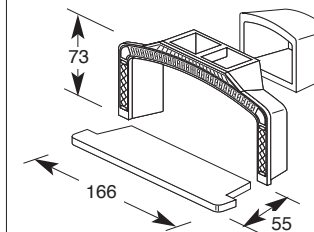

Includes

Optional

Master Arch w/ Sill
with chimney flue diam. cm 35x17

Weight Kg 155

Master Arch w/ Sill
double chimney flue diam. cm 35x17

Weight Kg 270

Master 2000 Arch
con chimney flue diam. cm 25

Sill for Master 2000 Arch
with chimney flue diam. cm 25

Weight Kg 100

Weight Kg 40

Professional Ovens

Master Vision 82

Internal diameter	ø cm 80
Width	cm 94
Depth	cm 102
Weight	Kg 230
Pizza Capacity	3
Bread Capacity	Kg 6

Master Vision 92

Internal diameter	ø cm 90
Width	cm 104
Depth	cm 115
Weight	Kg 280
Pizza Capacity	4
Bread Capacity	Kg 8

Master Vision 100

Internal diameter	ø cm 100
Width	cm 114
Depth	cm 124
Weight	Kg 300
Pizza Capacity	5
Bread Capacity	Kg 10

Master Vision 112

Internal diameter	ø cm 110
Width	cm 124
Depth	cm 136
Weight	Kg 350
Pizza Capacity	6
Bread Capacity	Kg 12

Master Vision Angolo

Internal diameter	cm 115x115
Width	cm 140
Depth	cm 150
Weight	Kg 530
Pizza Capacity	8
Bread Capacity	Kg 16

Master Vision Quadro

Internal diameter	cm 115x115
Width	cm 128
Depth	cm 150
Weight	Kg 490
Pizza Capacity	8
Bread Capacity	Kg 16