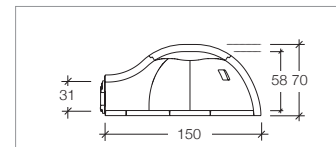

Weight Kg 100

Weight Kg 40

Professional Ovens

Master Vision 82

Internal diameter	ø cm 80
Width	cm 94
Depth	cm 102
Weight	Kg 230
Pizza Capacity	3
Bread Capacity	Kg 6

Master Vision 92

Internal diameter	ø cm 90
Width	cm 104
Depth	cm 115
Weight	Kg 280
Pizza Capacity	4
Bread Capacity	Kg 8

Master Vision 100

Internal diameter	ø cm 100
Width	cm 114
Depth	cm 124
Weight	Kg 300
Pizza Capacity	5
Bread Capacity	Kg 10

Master Vision 112

Internal diameter	ø cm 110
Width	cm 124
Depth	cm 136
Weight	Kg 350
Pizza Capacity	6
Bread Capacity	Kg 12

Professional Ovens

Master Vision 125

Internal diameter	ø cm 120
Width	cm 135
Depth	cm 149
Weight	Kg 420
Pizza Capacity	7
Bread Capacity	Kg 14

Master Vision 140

Internal diameter	ø cm 130
Width	cm 146
Depth	cm 156
Weight	Kg 490
Pizza Capacity	8
Bread Capacity	Kg 16

Master Vision Angolo

Internal diameter	cm 115x115
Width	cm 140
Depth	cm 150
Weight	Kg 530
Pizza Capacity	8
Bread Capacity	Kg 16

Master Vision Quadro

Internal diameter	cm 115x115
Width	cm 128
Depth	cm 150
Weight	Kg 490
Pizza Capacity	8
Bread Capacity	Kg 16