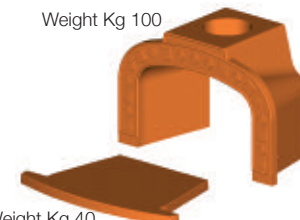

Includes

Optional

Master Arch w/ Sill
with chimney flue diam. cm 35x17

Weight Kg 155

Master Arch w/ Sill
double chimney flue diam. cm 35x17

Weight Kg 270

Master 2000 Arch
con chimney flue diam. cm 25

Sill for Master 2000 Arch
with chimney flue diam. cm 25

Weight Kg 100

Weight Kg 40

Professional Ovens

Master Vision 82

Internal diameter	ø cm 80
Width	cm 94
Depth	cm 102
Weight	Kg 230
Pizza Capacity	3
Bread Capacity	Kg 6

Master Vision 92

Internal diameter	ø cm 90
Width	cm 104
Depth	cm 115
Weight	Kg 280
Pizza Capacity	4
Bread Capacity	Kg 8

Master Vision 100

Internal diameter	ø cm 100
Width	cm 114
Depth	cm 124
Weight	Kg 300
Pizza Capacity	5
Bread Capacity	Kg 10

Master Vision 112

Internal diameter	ø cm 110
Width	cm 124
Depth	cm 136
Weight	Kg 350
Pizza Capacity	6
Bread Capacity	Kg 12

Professional Ovens

Master Vision 125

Internal diameter	ø cm 120
Width	cm 135
Depth	cm 149
Weight	Kg 420
Pizza Capacity	7
Bread Capacity	Kg 14

Master Vision 140

Internal diameter	ø cm 130
Width	cm 146
Depth	cm 156
Weight	Kg 490
Pizza Capacity	8
Bread Capacity	Kg 16