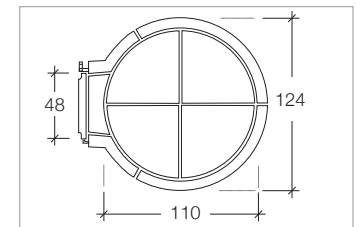

Weight Kg 100

Weight Kg 40

Professional Ovens

Master Vision 82

Internal diameter	ø cm 80
Width	cm 94
Depth	cm 102
Weight	Kg 230
Pizza Capacity	3
Bread Capacity	Kg 6

Master Vision 92

Internal diameter	ø cm 90
Width	cm 104
Depth	cm 115
Weight	Kg 280
Pizza Capacity	4
Bread Capacity	Kg 8

Master Vision 100

Internal diameter	ø cm 100
Width	cm 114
Depth	cm 124
Weight	Kg 300
Pizza Capacity	5
Bread Capacity	Kg 10

Master Vision 112

Internal diameter	ø cm 110
Width	cm 124
Depth	cm 136
Weight	Kg 350
Pizza Capacity	6
Bread Capacity	Kg 12

Professional Ovens

Master Vision 125

Internal diameter	ø cm 120
Width	cm 135
Depth	cm 149
Weight	Kg 420
Pizza Capacity	7
Bread Capacity	Kg 14

Master Vision 140

Internal diameter	ø cm 130
Width	cm 146
Depth	cm 156
Weight	Kg 490
Pizza Capacity	8
Bread Capacity	Kg 16

Master Vision Angolo

Internal diameter	cm 115x115
Width	cm 140
Depth	cm 150
Weight	Kg 530
Pizza Capacity	8
Bread Capacity	Kg 16

Master Vision Quadro

Internal diameter	cm 115x115
Width	cm 128
Depth	cm 150
Weight	Kg 490
Pizza Capacity	8
Bread Capacity	Kg 16