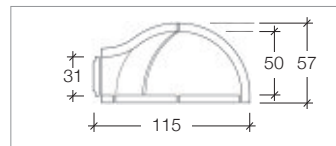

Includes

Optional

Master Arch w/ Sill
with chimney flue diam. cm 35x17

Weight Kg 155

Master Arch w/ Sill
double chimney flue diam. cm 35x17

Weight Kg 270

Master 2000 Arch
con chimney flue diam. cm 25

Sill for Master 2000 Arch
with chimney flue diam. cm 25

Weight Kg 100

Weight Kg 40

Professional Ovens

Master Vision 82

Internal diameter	ø cm 80
Width	cm 94
Depth	cm 102
Weight	Kg 230
Pizza Capacity	3
Bread Capacity	Kg 6

Master Vision 92

Internal diameter	ø cm 90
Width	cm 104
Depth	cm 115
Weight	Kg 280
Pizza Capacity	4
Bread Capacity	Kg 8

Master Vision 100

Internal diameter	ø cm 100
Width	cm 114
Depth	cm 124
Weight	Kg 300
Pizza Capacity	5
Bread Capacity	Kg 10

Master Vision 112

Internal diameter	ø cm 110
Width	cm 124
Depth	cm 136
Weight	Kg 350
Pizza Capacity	6
Bread Capacity	Kg 12

Professional Ovens

Master Vision 125

Internal diameter	ø cm 120
Width	cm 135
Depth	cm 149
Weight	Kg 420
Pizza Capacity	7
Bread Capacity	Kg 14

Master Vision 140

Internal diameter	ø cm 130
Width	cm 146
Depth	cm 156
Weight	Kg 490
Pizza Capacity	8
Bread Capacity	Kg 16