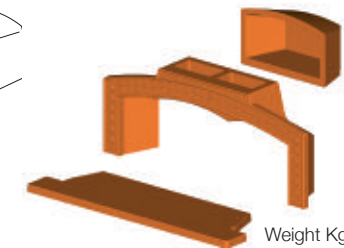

Includes

Optional

Master Arch w/ Sill
with chimney flue diam. cm 35x17

Weight Kg 155

Master Arch w/ Sill
double chimney flue diam. cm 35x17

Weight Kg 270

Master 2000 Arch
con chimney flue diam. cm 25

Sill for Master 2000 Arch
with chimney flue diam. cm 25

Weight Kg 100

Weight Kg 40

Professional Ovens

Master Vision 82

Internal diameter	ø cm 80
Width	cm 94
Depth	cm 102
Weight	Kg 230
Pizza Capacity	3
Bread Capacity	Kg 6

Master Vision 92

Internal diameter	ø cm 90
Width	cm 104
Depth	cm 115
Weight	Kg 280
Pizza Capacity	4
Bread Capacity	Kg 8

Master Vision 100

Internal diameter	ø cm 100
Width	cm 114
Depth	cm 124
Weight	Kg 300
Pizza Capacity	5
Bread Capacity	Kg 10

Master Vision 112

Internal diameter	ø cm 110
Width	cm 124
Depth	cm 136
Weight	Kg 350
Pizza Capacity	6
Bread Capacity	Kg 12