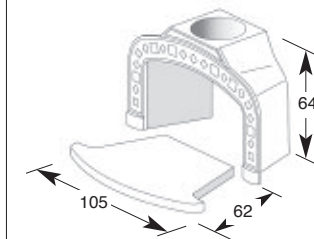

Includes

Optional

Master Arch w/ Sill
with chimney flue diam. cm 35x17

Weight Kg 155

Master Arch w/ Sill
double chimney flue diam. cm 35x17

Weight Kg 270

Master 2000 Arch
con chimney flue diam. cm 25

Sill for Master 2000 Arch
with chimney flue diam. cm 25

Weight Kg 100

Weight Kg 40

Professional Ovens

Master Vision 82

Internal diameter	ø cm 80
Width	cm 94
Depth	cm 102
Weight	Kg 230
Pizza Capacity	3
Bread Capacity	Kg 6

Master Vision 92

Internal diameter	ø cm 90
Width	cm 104
Depth	cm 115
Weight	Kg 280
Pizza Capacity	4
Bread Capacity	Kg 8

Master Vision 100

Internal diameter	ø cm 100
Width	cm 114
Depth	cm 124
Weight	Kg 300
Pizza Capacity	5
Bread Capacity	Kg 10

Master Vision 112

Internal diameter	ø cm 110
Width	cm 124
Depth	cm 136
Weight	Kg 350
Pizza Capacity	6
Bread Capacity	Kg 12

Professional Ovens

Master Vision 125

Internal diameter	ø cm 120
Width	cm 135
Depth	cm 149
Weight	Kg 420
Pizza Capacity	7
Bread Capacity	Kg 14

Master Vision 140

Internal diameter	ø cm 130
Width	cm 146
Depth	cm 156
Weight	Kg 490
Pizza Capacity	8
Bread Capacity	Kg 16