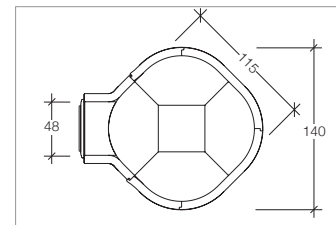

Weight Kg 100

Weight Kg 40

Professional Ovens

Master Vision 82

Internal diameter	ø cm 80
Width	cm 94
Depth	cm 102
Weight	Kg 230
Pizza Capacity	3
Bread Capacity	Kg 6

Master Vision 92

Internal diameter	ø cm 90
Width	cm 104
Depth	cm 115
Weight	Kg 280
Pizza Capacity	4
Bread Capacity	Kg 8

Master Vision 100

Internal diameter	ø cm 100
Width	cm 114
Depth	cm 124
Weight	Kg 300
Pizza Capacity	5
Bread Capacity	Kg 10

Master Vision 112

Internal diameter	ø cm 110
Width	cm 124
Depth	cm 136
Weight	Kg 350
Pizza Capacity	6
Bread Capacity	Kg 12

Professional Ovens

Master Vision 125

Internal diameter	ø cm 120
Width	cm 135
Depth	cm 149
Weight	Kg 420
Pizza Capacity	7
Bread Capacity	Kg 14

Master Vision 140

Internal diameter	ø cm 130
Width	cm 146
Depth	cm 156
Weight	Kg 490
Pizza Capacity	8
Bread Capacity	Kg 16

Master Vision Angolo

Internal diameter	cm 115x115
Width	cm 140
Depth	cm 150
Weight	Kg 530
Pizza Capacity	8
Bread Capacity	Kg 16

Master Vision Quadro

Internal diameter	cm 115x115
Width	cm 128
Depth	cm 150
Weight	Kg 490
Pizza Capacity	8
Bread Capacity	Kg 16