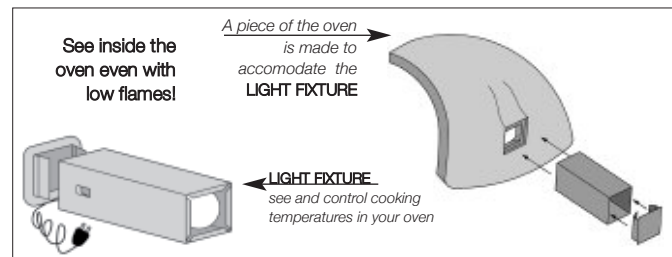

Includes

Optional

Master Arch w/ Sill
with chimney flue diam. cm 35x17

Weight Kg 155

Master Arch w/ Sill
double chimney flue diam. cm 35x17

Weight Kg 270

Master 2000 Arch
con chimney flue diam. cm 25

Sill for Master 2000 Arch
with chimney flue diam. cm 25

Master Vision 100

Internal diameter	ø cm 100
Width	cm 114
Depth	cm 124
Weight	Kg 300
Pizza Capacity	5
Bread Capacity	Kg 10

Master Vision 112

Internal diameter	ø cm 110
Width	cm 124
Depth	cm 136
Weight	Kg 350
Pizza Capacity	6
Bread Capacity	Kg 12