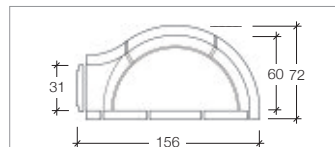

Master Vision 100

Internal diameter	ø cm 100
Width	cm 114
Depth	cm 124
Weight	Kg 300
Pizza Capacity	5
Bread Capacity	Kg 10

Master Vision 112

Internal diameter	ø cm 110
Width	cm 124
Depth	cm 136
Weight	Kg 350
Pizza Capacity	6
Bread Capacity	Kg 12

Professional Ovens

Master Vision 125

Internal diameter	ø cm 120
Width	cm 135
Depth	cm 149
Weight	Kg 420
Pizza Capacity	7
Bread Capacity	Kg 14

Master Vision 140

Internal diameter	ø cm 130
Width	cm 146
Depth	cm 156
Weight	Kg 490
Pizza Capacity	8
Bread Capacity	Kg 16

Master Vision Angolo

Internal diameter	cm 115x115
Width	cm 140
Depth	cm 150
Weight	Kg 530
Pizza Capacity	8
Bread Capacity	Kg 16

Master Vision Quadro

Internal diameter	cm 115x115
Width	cm 128
Depth	cm 150
Weight	Kg 490
Pizza Capacity	8
Bread Capacity	Kg 16