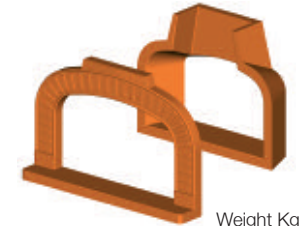

Includes

Optional

Master Arch w/ Sill
with chimney flue diam. cm 35x17

Weight Kg 155

Master Arch w/ Sill
double chimney flue diam. cm 35x17

Weight Kg 270

Master 2000 Arch
con chimney flue diam. cm 25

Sill for Master 2000 Arch
with chimney flue diam. cm 25