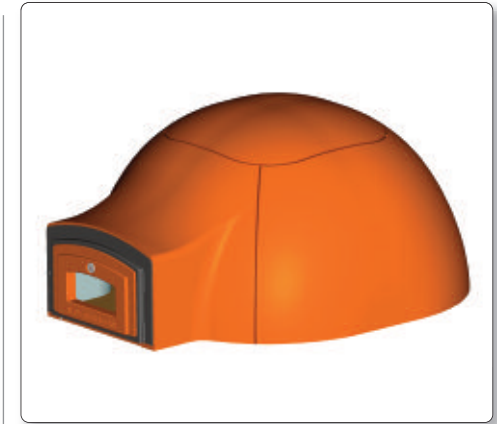

Master Vision Quadro