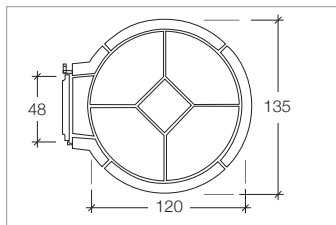

Weight Kg 100

Weight Kg 40

Professional Ovens

Master Vision 82

Internal diameter	ø cm 80
Width	cm 94
Depth	cm 102
Weight	Kg 230
Pizza Capacity	3
Bread Capacity	Kg 6

Master Vision 92

Internal diameter	ø cm 90
Width	cm 104
Depth	cm 115
Weight	Kg 280
Pizza Capacity	4
Bread Capacity	Kg 8

Master Vision 100

Internal diameter	ø cm 100
Width	cm 114
Depth	cm 124
Weight	Kg 300
Pizza Capacity	5
Bread Capacity	Kg 10

Master Vision 112

Internal diameter	ø cm 110
Width	cm 124
Depth	cm 136
Weight	Kg 350
Pizza Capacity	6
Bread Capacity	Kg 12

Professional Ovens

Master Vision 125

Internal diameter	ø cm 120
Width	cm 135
Depth	cm 149
Weight	Kg 420
Pizza Capacity	7
Bread Capacity	Kg 14

Master Vision 140

Internal diameter	ø cm 130
Width	cm 146
Depth	cm 156
Weight	Kg 490
Pizza Capacity	8
Bread Capacity	Kg 16

Master Vision Angolo

Internal diameter	cm 115x115
Width	cm 140
Depth	cm 150
Weight	Kg 530
Pizza Capacity	8
Bread Capacity	Kg 16

Master Vision Quadro

Internal diameter	cm 115x115
Width	cm 128
Depth	cm 150
Weight	Kg 490
Pizza Capacity	8
Bread Capacity	Kg 16