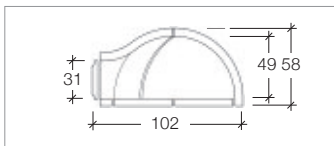

Includes

Optional

Master Arch w/ Sill
with chimney flue diam. cm 35x17

Weight Kg 155

Master Arch w/ Sill
double chimney flue diam. cm 35x17

Weight Kg 270

Master 2000 Arch
con chimney flue diam. cm 25

Sill for Master 2000 Arch
with chimney flue diam. cm 25

Weight Kg 100

Weight Kg 40

Professional Ovens

Master Vision 82

Internal diameter	ø cm 80
Width	cm 94
Depth	cm 102
Weight	Kg 230
Pizza Capacity	3
Bread Capacity	Kg 6

Master Vision 92

Internal diameter	ø cm 90
Width	cm 104
Depth	cm 115
Weight	Kg 280
Pizza Capacity	4
Bread Capacity	Kg 8

Master Vision 100

Internal diameter	ø cm 100
Width	cm 114
Depth	cm 124
Weight	Kg 300
Pizza Capacity	5
Bread Capacity	Kg 10

Master Vision 112

Internal diameter	ø cm 110
Width	cm 124
Depth	cm 136
Weight	Kg 350
Pizza Capacity	6
Bread Capacity	Kg 12

Professional Ovens

Master Vision 125

Internal diameter	ø cm 120
Width	cm 135
Depth	cm 149
Weight	Kg 420
Pizza Capacity	7
Bread Capacity	Kg 14

Master Vision 140

Internal diameter	ø cm 130
Width	cm 146
Depth	cm 156
Weight	Kg 490
Pizza Capacity	8
Bread Capacity	Kg 16