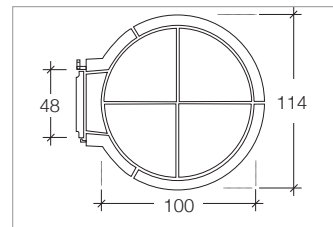

Weight Kg 100

Weight Kg 40

Professional Ovens

Master Vision 82

Internal diameter	ø cm 80
Width	cm 94
Depth	cm 102
Weight	Kg 230
Pizza Capacity	3
Bread Capacity	Kg 6

Master Vision 92

Internal diameter	ø cm 90
Width	cm 104
Depth	cm 115
Weight	Kg 280
Pizza Capacity	4
Bread Capacity	Kg 8

Master Vision 100

Internal diameter	ø cm 100
Width	cm 114
Depth	cm 124
Weight	Kg 300
Pizza Capacity	5
Bread Capacity	Kg 10

Master Vision 112

Internal diameter	ø cm 110
Width	cm 124
Depth	cm 136
Weight	Kg 350
Pizza Capacity	6
Bread Capacity	Kg 12

Professional Ovens

Master Vision 125

Internal diameter	ø cm 120
Width	cm 135
Depth	cm 149
Weight	Kg 420
Pizza Capacity	7
Bread Capacity	Kg 14

Master Vision 140

Internal diameter	ø cm 130
Width	cm 146
Depth	cm 156
Weight	Kg 490
Pizza Capacity	8
Bread Capacity	Kg 16

Master Vision Angolo

Internal diameter	cm 115x115
Width	cm 140
Depth	cm 150
Weight	Kg 530
Pizza Capacity	8
Bread Capacity	Kg 16

Master Vision Quadro

Internal diameter	cm 115x115
Width	cm 128
Depth	cm 150
Weight	Kg 490
Pizza Capacity	8
Bread Capacity	Kg 16