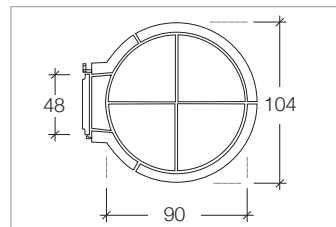

Weight Kg 100

Weight Kg 40

Professional Ovens

Master Vision 82

Internal diameter	ø cm 80
Width	cm 94
Depth	cm 102
Weight	Kg 230
Pizza Capacity	3
Bread Capacity	Kg 6

Master Vision 92

Internal diameter	ø cm 90
Width	cm 104
Depth	cm 115
Weight	Kg 280
Pizza Capacity	4
Bread Capacity	Kg 8

Master Vision 100

Internal diameter	ø cm 100
Width	cm 114
Depth	cm 124
Weight	Kg 300
Pizza Capacity	5
Bread Capacity	Kg 10

Master Vision 112

Internal diameter	ø cm 110
Width	cm 124
Depth	cm 136
Weight	Kg 350
Pizza Capacity	6
Bread Capacity	Kg 12

Professional Ovens

Master Vision 125

Internal diameter	ø cm 120
Width	cm 135
Depth	cm 149
Weight	Kg 420
Pizza Capacity	7
Bread Capacity	Kg 14

Master Vision 140

Internal diameter	ø cm 130
Width	cm 146
Depth	cm 156
Weight	Kg 490
Pizza Capacity	8
Bread Capacity	Kg 16

Master Vision Angolo

Internal diameter	cm 115x115
Width	cm 140
Depth	cm 150
Weight	Kg 530
Pizza Capacity	8
Bread Capacity	Kg 16

Master Vision Quadro

Internal diameter	cm 115x115
Width	cm 128
Depth	cm 150
Weight	Kg 490
Pizza Capacity	8
Bread Capacity	Kg 16