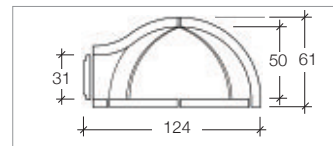

Weight Kg 100

Weight Kg 40

Professional Ovens

Master Vision 82

Internal diameter	ø cm 80
Width	cm 94
Depth	cm 102
Weight	Kg 230
Pizza Capacity	3
Bread Capacity	Kg 6

Master Vision 92

Internal diameter	ø cm 90
Width	cm 104
Depth	cm 115
Weight	Kg 280
Pizza Capacity	4
Bread Capacity	Kg 8

Master Vision 100

Internal diameter	ø cm 100
Width	cm 114
Depth	cm 124
Weight	Kg 300
Pizza Capacity	5
Bread Capacity	Kg 10

Master Vision 112

Internal diameter	ø cm 110
Width	cm 124
Depth	cm 136
Weight	Kg 350
Pizza Capacity	6
Bread Capacity	Kg 12

Professional Ovens

Master Vision 125

Internal diameter	ø cm 120
Width	cm 135
Depth	cm 149
Weight	Kg 420
Pizza Capacity	7
Bread Capacity	Kg 14

Master Vision 140

Internal diameter	ø cm 130
Width	cm 146
Depth	cm 156
Weight	Kg 490
Pizza Capacity	8
Bread Capacity	Kg 16