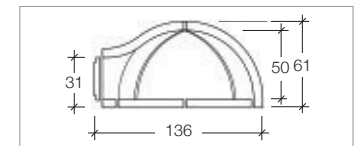

Weight Kg 100

Weight Kg 40

Professional Ovens

Master Vision 82

Internal diameter	ø cm 80
Width	cm 94
Depth	cm 102
Weight	Kg 230
Pizza Capacity	3
Bread Capacity	Kg 6

Master Vision 92

Internal diameter	ø cm 90
Width	cm 104
Depth	cm 115
Weight	Kg 280
Pizza Capacity	4
Bread Capacity	Kg 8

Master Vision 100

Internal diameter	ø cm 100
Width	cm 114
Depth	cm 124
Weight	Kg 300
Pizza Capacity	5
Bread Capacity	Kg 10

Master Vision 112

Internal diameter	ø cm 110
Width	cm 124
Depth	cm 136
Weight	Kg 350
Pizza Capacity	6
Bread Capacity	Kg 12

Professional Ovens

Master Vision 125

Internal diameter	ø cm 120
Width	cm 135
Depth	cm 149
Weight	Kg 420
Pizza Capacity	7
Bread Capacity	Kg 14

Master Vision 140

Internal diameter	ø cm 130
Width	cm 146
Depth	cm 156
Weight	Kg 490
Pizza Capacity	8
Bread Capacity	Kg 16

Master Vision Angolo

Internal diameter	cm 115x115
Width	cm 140
Depth	cm 150
Weight	Kg 530
Pizza Capacity	8
Bread Capacity	Kg 16

Master Vision Quadro

Internal diameter	cm 115x115
Width	cm 128
Depth	cm 150
Weight	Kg 490
Pizza Capacity	8
Bread Capacity	Kg 16