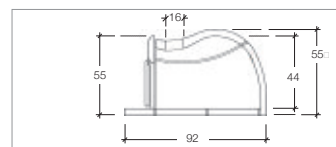

Fire Series

A large oven for compact spaces

An ideal oven for dens, family rooms and corner spaces.
The chimney flue is located inside the oven and includes a regulation valve.

Professional Ovens

Fire 95

Internal diameter	cm 57x85
Width	cm 100
Depth	cm 92
Weight	Kg 240
Pizza Capacity	3
Bread Capacity	Kg 5

Fire 105

Internal diameter	cm 83x85
Width	cm 100
Depth	cm 118
Weight	Kg 325
Pizza Capacity	4
Bread Capacity	Kg 7

Fire 115

Internal diameter	cm 103x85
Width	cm 100
Depth	cm 138
Weight	Kg 360
Pizza Capacity	6
Bread Capacity	Kg 9