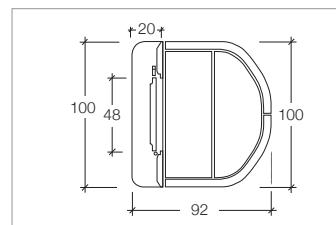

Fire Series

A large oven for compact spaces

An ideal oven for dens, family rooms and corner spaces.
The chimney flue is located inside the oven and includes a regulation valve.

Professional Ovens

Fire 95

Internal diameter	cm 57x85
Width	cm 100
Depth	cm 92
Weight	Kg 240
Pizza Capacity	3
Bread Capacity	Kg 5

Fire 105

Internal diameter	cm 83x85
Width	cm 100
Depth	cm 118
Weight	Kg 325
Pizza Capacity	4
Bread Capacity	Kg 7

Fire 115

Internal diameter	cm 103x85
Width	cm 100
Depth	cm 138
Weight	Kg 360
Pizza Capacity	6
Bread Capacity	Kg 9