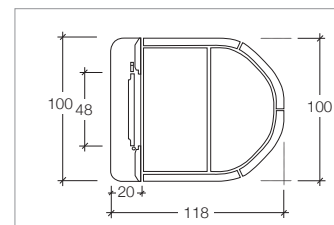

Fire Series

A large oven for compact spaces

An ideal oven for dens, family rooms and corner spaces.
The chimney flue is located inside the oven and includes a regulation valve.

Professional Ovens

Fire 95

Internal diameter	cm 57x85
Width	cm 100
Depth	cm 92
Weight	Kg 240
Pizza Capacity	3
Bread Capacity	Kg 5

Fire 105

Internal diameter	cm 83x85
Width	cm 100
Depth	cm 118
Weight	Kg 325
Pizza Capacity	4
Bread Capacity	Kg 7

Fire 115

Internal diameter	cm 103x85
Width	cm 100
Depth	cm 138
Weight	Kg 360
Pizza Capacity	6
Bread Capacity	Kg 9