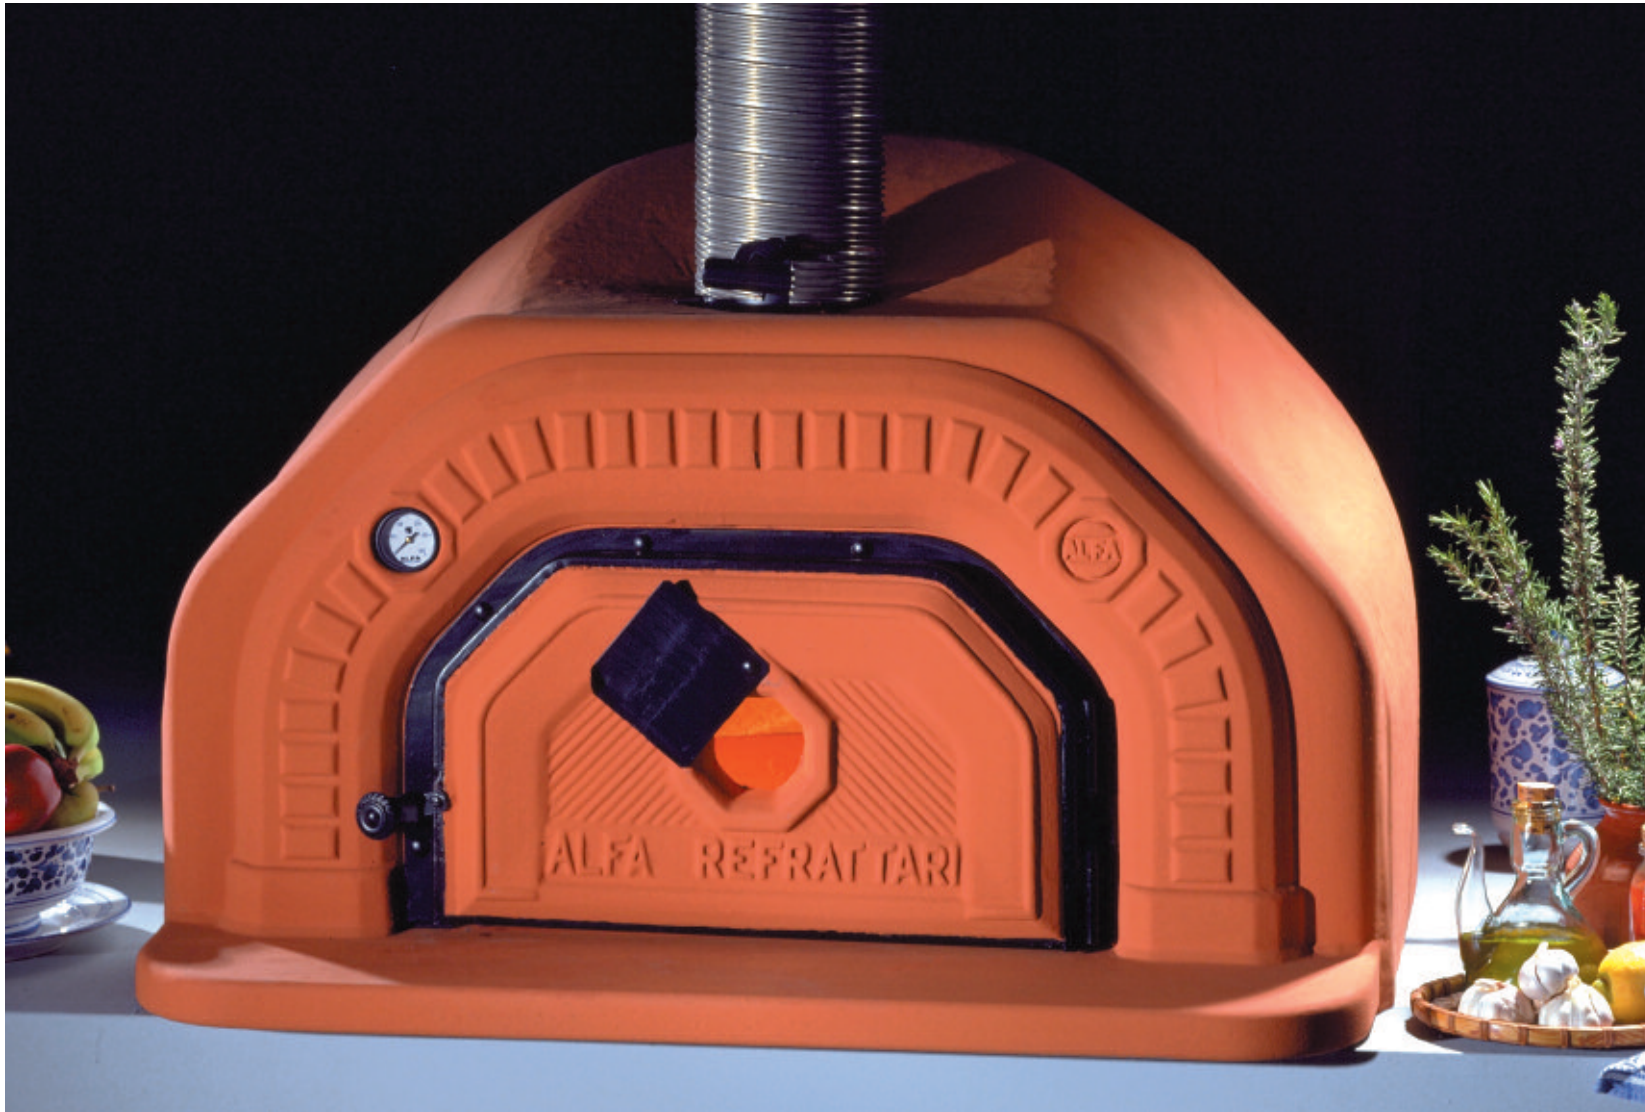

Fire Series

A large oven for compact spaces

An ideal oven for dens, family rooms and corner spaces.
The chimney flue is located inside the oven and includes a regulation valve.

Professional Ovens

Fire 95

Internal diameter	cm 57x85
Width	cm 100
Depth	cm 92
Weight	Kg 240
Pizza Capacity	3
Bread Capacity	Kg 5

Fire 105

Internal diameter	cm 83x85
Width	cm 100
Depth	cm 118
Weight	Kg 325
Pizza Capacity	4
Bread Capacity	Kg 7

Fire 115

Internal diameter	cm 103x85
Width	cm 100
Depth	cm 138
Weight	Kg 360
Pizza Capacity	6
Bread Capacity	Kg 9