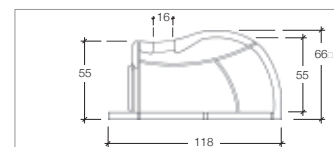

Fire Series

A large oven for compact spaces

An ideal oven for dens, family rooms and corner spaces.
The chimney flue is located inside the oven and includes a regulation valve.

Professional Ovens

Fire 95

Internal diameter	cm 57x85
Width	cm 100
Depth	cm 92
Weight	Kg 240
Pizza Capacity	3
Bread Capacity	Kg 5

Fire 105

Internal diameter	cm 83x85
Width	cm 100
Depth	cm 118
Weight	Kg 325
Pizza Capacity	4
Bread Capacity	Kg 7

Fire 115

Internal diameter	cm 103x85
Width	cm 100
Depth	cm 138
Weight	Kg 360
Pizza Capacity	6
Bread Capacity	Kg 9