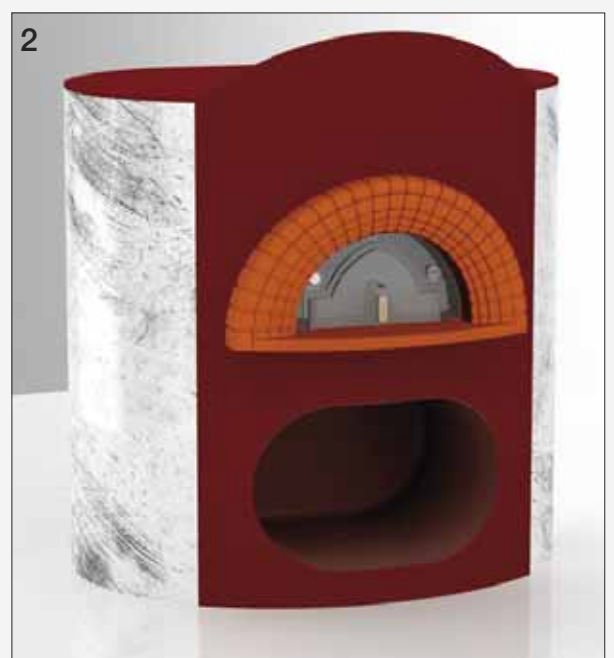

2- Capri Round

The rounded version is finished on all sides and can be placed anywhere.

Amalfi: new elliptical shape

1- Amalfi Install

The front wall is rounded and can be installed in pre-existing walls or new structures.

2- Amalfi Round

The rounded Amalfi version is finished on all sides and can be placed anywhere.

Product Measurement Chart

CAPRI	INTERNAL DIAM. CM	EXTERNAL LENGTH CM	EXTERNAL DEPTH CM	PIZZA CAPACITY	BREAD CAPACITY KG	WEIGHT KG	SEATING
Capri 132	120	160	165	7	14	900	up to 30
Capri 142	130	172	178	8	16	1000	30/60
Capri 152	145	186	195	10	20	1300	60/100
Capri 162	160	201	205	12	24	1450	100/150
Capri 182	184	225	236	15	32	1800	+ 150

AMALFI	INTERNAL DIAM. CM	EXTERNAL LENGTH CM	EXTERNAL DEPTH CM	PIZZA CAPACITY	BREAD CAPACITY KG	WEIGHT KG	SEATING
Amalfi XL	110x169	210	178	10	18	1400	60/100