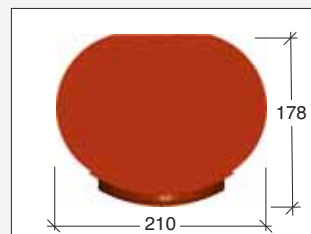

N.B. THE DIMENSIONS OF THE FRONT WALL ARE STANDARD FOR ALL MODELS

Alfa Kit Amalfi

The Alfa Kit Amalfi can cook up to 10 pizzas at a time.

1- Amalfi Install

2- Amalfi Round

With its elliptical shape and restricted depth it's perfect for spaces where a traditional sized pizza oven would never fit.