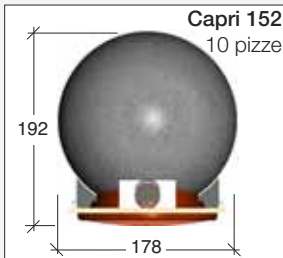

With its round shape, the Alfa Kit Capri oven is perfect for any space. It is one of our most versatile ovens.