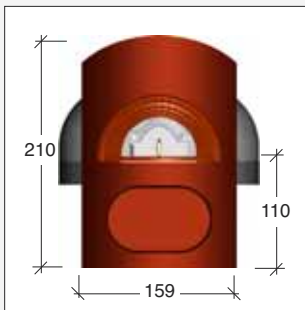

1- Amalfi Install