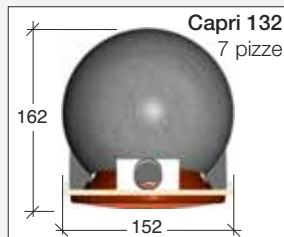

With its round shape, the Alfa Kit Capri oven is perfect for any space. It is one of our most versatile ovens.