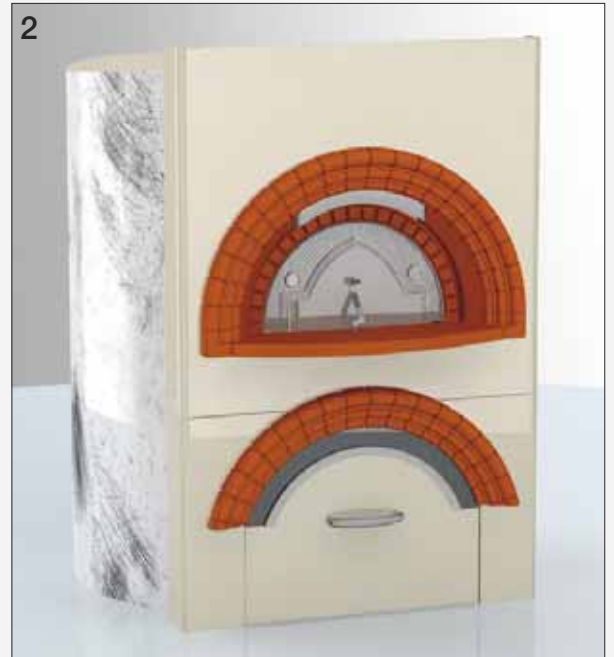

2- Capri Round

The rounded version is finished on all sides and can be placed anywhere.

Amalfi: new elliptical shape

1- Amalfi Install

The front wall is rounded and can be installed in pre-existing walls or new structures.

2- Amalfi Round

The rounded Amalfi version is finished on all sides and can be placed anywhere.

Product Measurement Chart

CAPRI	INTERNAL DIAM. CM	EXTERNAL LENGTH CM	EXTERNAL DEPTH CM	PIZZA CAPACITY	BREAD CAPACITY KG	WEIGHT KG	SEATING
Capri 132	120	160	165	7	14	900	up to 30
Capri 142	130	172	178	8	16	1000	30/60
Capri 152	145	186	195	10	20	1300	60/100
Capri 162	160	201	205	12	24	1450	100/150
Capri 182	184	225	236	15	32	1800	+ 150