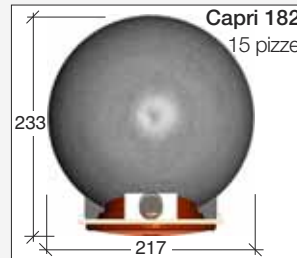

Spacious wood storage bin on wheels

With its round shape, the Alfa Kit Capri oven is perfect for any space. It is one of our most versatile ovens.