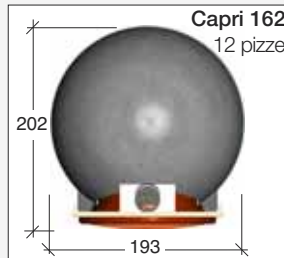

With its round shape, the Alfa Kit Capri oven is perfect for any space. It is one of our most versatile ovens.