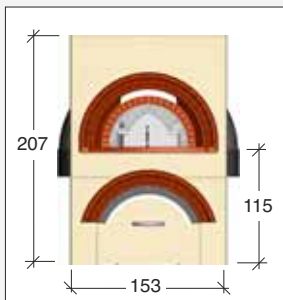

GAS TOO

Alfa Kit Ovens are ready for the Alfa Easy gas burner.

FITS ANYWHERE

The pieces in your Alfa Kit have been designed to accommodate even the most difficult entrances.

QUICK RESULTS

Alfa Kit ovens are shipped in ready to stall pieces. Putting together an oven was never this easy.

Pizza Oven Kits

EASY ASSEMBLY

The detailed installation guide explains everything you need to know about assembling the oven.

MOBILE

Even after years of use the oven can be easily moved to another location.

Alfa Kit Capri

1- Capri Install

Capri ovens are available in custom colors.