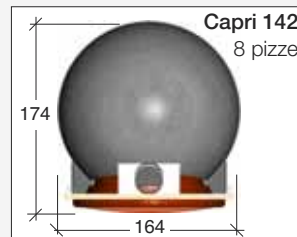

With its round shape, the Alfa Kit Capri oven is perfect for any space. It is one of our most versatile ovens.