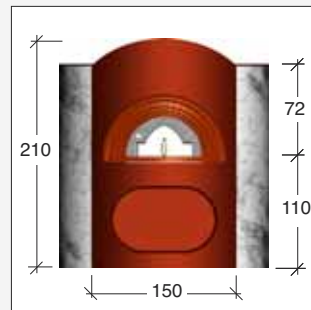

N.B. THE DIMENSIONS OF THE FRONT WALL ARE STANDARD FOR ALL MODELS

Alfa Kit Amalfi

The Alfa Kit Amalfi can cook up to 10 pizzas at a time.

1- Amalfi Install

2- Amalfi Round

With its elliptical shape and restricted depth it's perfect for spaces where a traditional sized pizza oven would never fit.