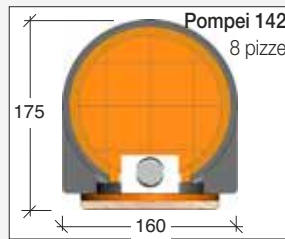

**EASY
TRANSPORT**

Alfabloc ovens can be easily moved within your establishment using a pallet, even after many years of service.

**READY TO
WORK**

Alfabloc ovens are delivered ready to use. Place it in the right location and start making pizza immediately.

FULL ACCESS

In order to install an Alfabloc oven, make sure your door is wide enough to fit the entire oven.

Monobloc Ovens

CONNECT AND GO

Alfabloc ovens have the advantage of being ready to go. Connect to the smoke exit and begin working asap.

ADAPTABLE

The ovens can be personalized with any number of different materials to match your restaurant style.

Alfa Bloc Pompei

The Pompei oven can be adapted for every space and comes in four different sizes for maximum flexibility.

Available in custom color configurations.

Alfa Bloc Colosseo: the fasc