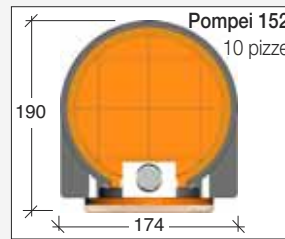

**EASY
TRANSPORT**

Alfabloc ovens can be easily moved within your establishment using a pallet, even after many years of service.

**READY TO
WORK**

Alfabloc ovens are delivered ready to use. Place it in the right location and start making pizza immediately.

FULL ACCESS

In order to install an Alfabloc oven, make sure your door is wide enough to fit the entire oven.

Monobloc Ovens

CONNECT AND GO

Alfabloc ovens have the advantage of being ready to go. Connect to the smoke exit and begin working asap.

ADAPTABLE

The ovens can be personalized with any number of different materials to match your restaurant style.

Alfa Bloc Pompei

The Pompei oven can be adapted for every space and comes in four different sizes for maximum flexibility.

Available in custom color configurations.

Alfa Bloc Colosseo: the fasc