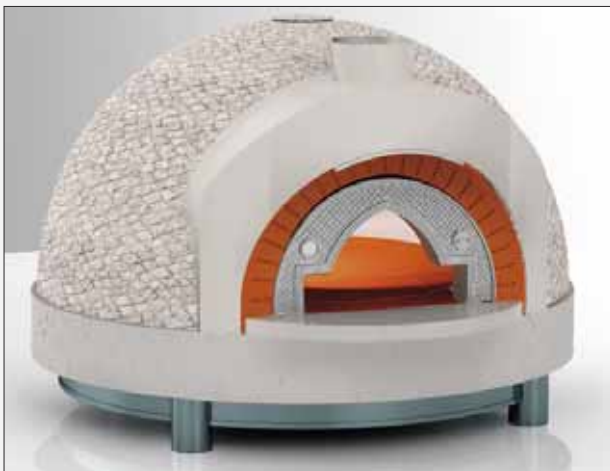

**ADAPTABLE**

The ovens can be personalized with any number of different materials to match your restaurant style.

**Alfa Bloc Pompei**

The Pompei oven can be adapted for every space and comes in four different sizes for maximum flexibility.

Available in custom color configurations.

**Alfa Bloc Colosseo: the fasc**

The Colosseo oven is ideal for restaurants that want to draw attention to their wood fired oven. With its rounded shape it is both elegant and convenient.

## Pompei: tradition today

Foto 1: Complete Version  
Foto 2: w/ Storage Bin  
Foto 3: w/ Base  
Foto 4: Simple Version

## inating dome

Alfa Bloc Colosseo for countertops

Alfa Bloc Colosseo with support base

Available in custom color configurations.