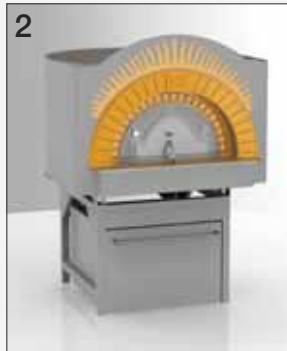

Available in custom color configurations.

**Alfa Bloc Colosseo: the fasc**

The Colosseo oven is ideal for restaurants that want to draw attention to their wood fired oven. With its rounded shape it is both elegant and convenient.

## Pompei: tradition today

Foto 1: Complete Version  
Foto 2: w/ Storage Bin  
Foto 3: w/ Base  
Foto 4: Simple Version