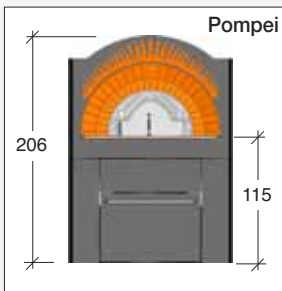

**EASY
TRANSPORT**

Alfabloc ovens can be easily moved within your establishment using a pallet, even after many years of service.

**READY TO
WORK**

Alfabloc ovens are delivered ready to use. Place it in the right location and start making pizza immediately.

FULL ACCESS

In order to install an Alfabloc oven, make sure your door is wide enough to fit the entire oven.

Monobloc Ovens

CONNECT AND GO

Alfabloc ovens have the advantage of being ready to go. Connect to the smoke exit and begin working asap.

ADAPTABLE

The ovens can be personalized with any number of different materials to match your restaurant style.

Alfa Bloc Pompei

The Pompei oven can be adapted for every space and comes in four different sizes for maximum flexibility.

Available in custom color configurations.

Alfa Bloc Colosseo: the fasc