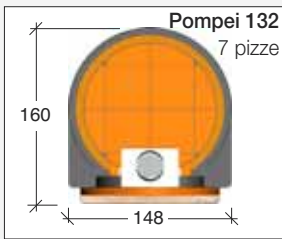

**EASY
TRANSPORT**

Alfabloc ovens can be easily moved within your establishment using a pallet, even after many years of service.

**READY TO
WORK**

Alfabloc ovens are delivered ready to use. Place it in the right location and start making pizza immediately.

FULL ACCESS

In order to install an Alfabloc oven, make sure your door is wide enough to fit the entire oven.

Monobloc Ovens

CONNECT AND GO

Alfabloc ovens have the advantage of being ready to go. Connect to the smoke exit and begin working asap.

ADAPTABLE

The ovens can be personalized with any number of different materials to match your restaurant style.

Alfa Bloc Pompei

The Pompei oven can be adapted for every space and comes in four different sizes for maximum flexibility.

Available in custom color configurations.

Alfa Bloc Colosseo: the fasc