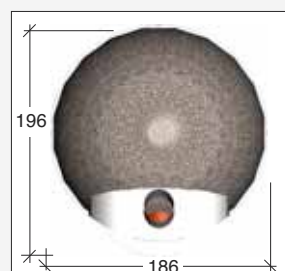

The Colosseo oven is ideal for restaurants that want to draw attention to their wood fired oven. With its rounded shape it is both elegant and convenient.