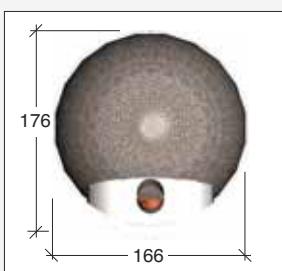

The Colosseo oven is ideal for restaurants that want to draw attention to their wood fired oven. With its rounded shape it is both elegant and convenient.