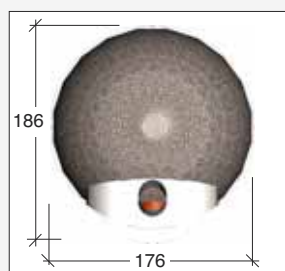

The Colosseo oven is ideal for restaurants that want to draw attention to their wood fired oven. With its rounded shape it is both elegant and convenient.